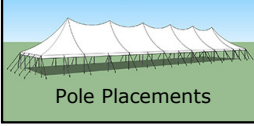

30'x130' High Peak Tent

- Blue dots = Center pole position
- Red dots = side pole positions
- Green Line indicates Lace Line locations