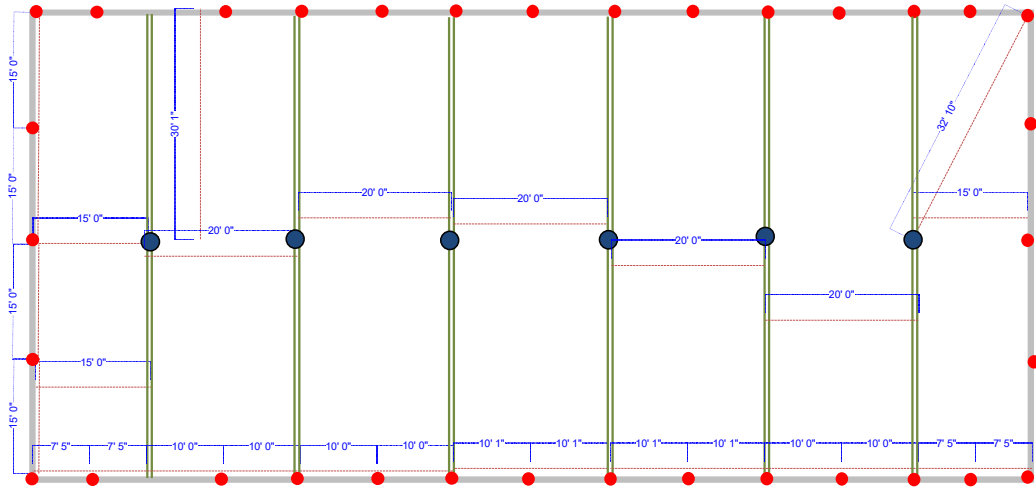

30'x130' High Peak Tent

- Blue dots = Center pole position
- Red dots = side pole positions
- Green Line indicates Lace Line locations